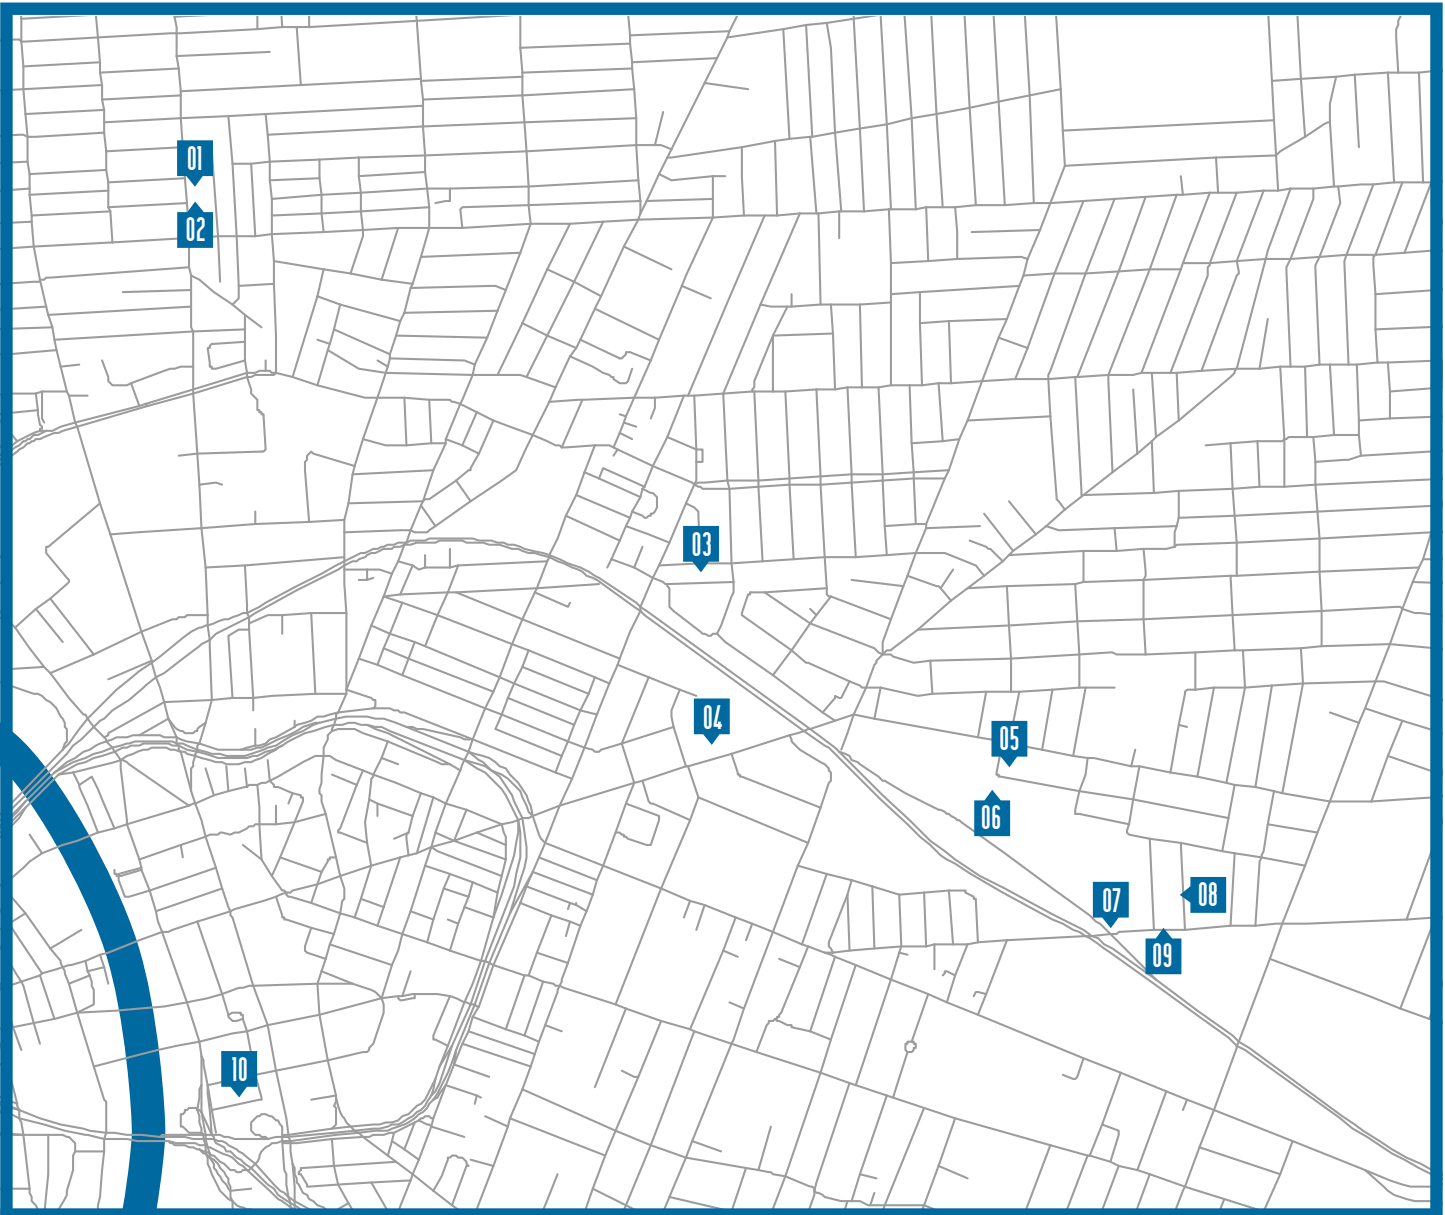

2015 MURAL LOCATIONS

ARTISTS AND LOCATIONS ARE SUBJECT TO CHANGE
Please consult the website or facebook page for any updates!

For more information:
<http://www.wall-therapy.com>
<http://www.facebook.com/walltherapyny>

01. **DAZE** - 646 JOSEPH AVE

02. **BRITTANY WILLIAMS** - 488 JOSEPH AVE

03. **JEFF SOTO / MAXX242** - 43 PUBLIC MARKET

04. **ONUR & WES21** - 880 E. MAIN ST.

05. **VEXTA** - 20 PALMER ST

06. **JOE GUY ALLARD / MATTHEW ROBERTS** - 1237 E. MAIN ST.

07. **LI-HILL** - 400 ATLANTIC AVE

08. **NATE HODGE** - 430 ATLANTIC AVE

09. **ANDREAS ENGLUND** - 40 GREENLEAF ST

10. **NEVERCREW** - 14 CAPRON ST

Eder Muniz location to be announced. Stay tuned for extra walls as they come available.