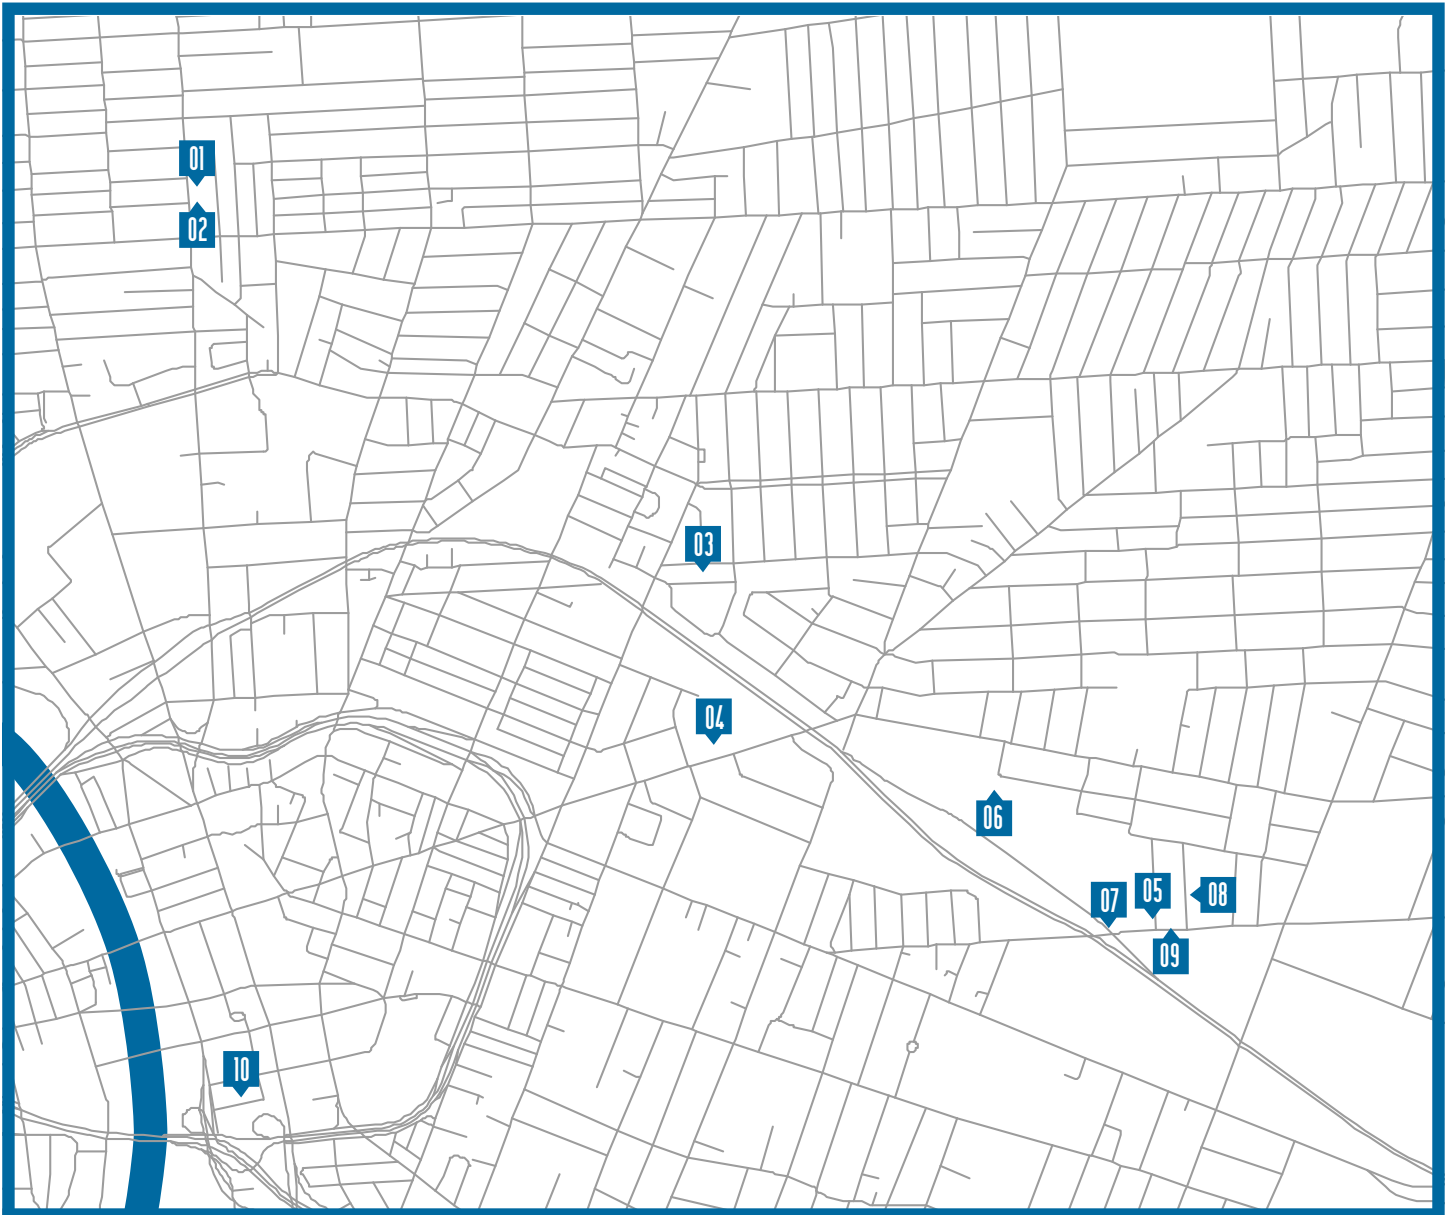

2015 MURAL LOCATIONS

ARTISTS AND LOCATIONS ARE SUBJECT TO CHANGE
Please consult the website or facebook page for any updates!

For more information:
<http://www.wall-therapy.com>
<http://www.facebook.com/walltherapy>

01. **DAZE** - 646 JOSEPH AVE
02. **BRITTANY WILLIAMS** - 488 JOSEPH AVE
03. **JEFF SOTO / MAXX242** - 43 PUBLIC MARKET
04. **ONUR & WES21** - 880 E. MAIN ST.
05. **VEXTA** - 430 ATLANTIC AVE

06. **JOE GUY ALLARD / MATTHEW ROBERTS** - 1237 E. MAIN ST.
07. **LI-HILL** - 400 ATLANTIC AVE
08. **NATE HODGE** - 430 ATLANTIC AVE
09. **ANDREAS ENGLUND** - 40 GREENLEAF ST
10. **NEVERCREW** - 14 CAPRON ST

Eder Muniz location to be announced. Stay tuned for extra walls as they come available.